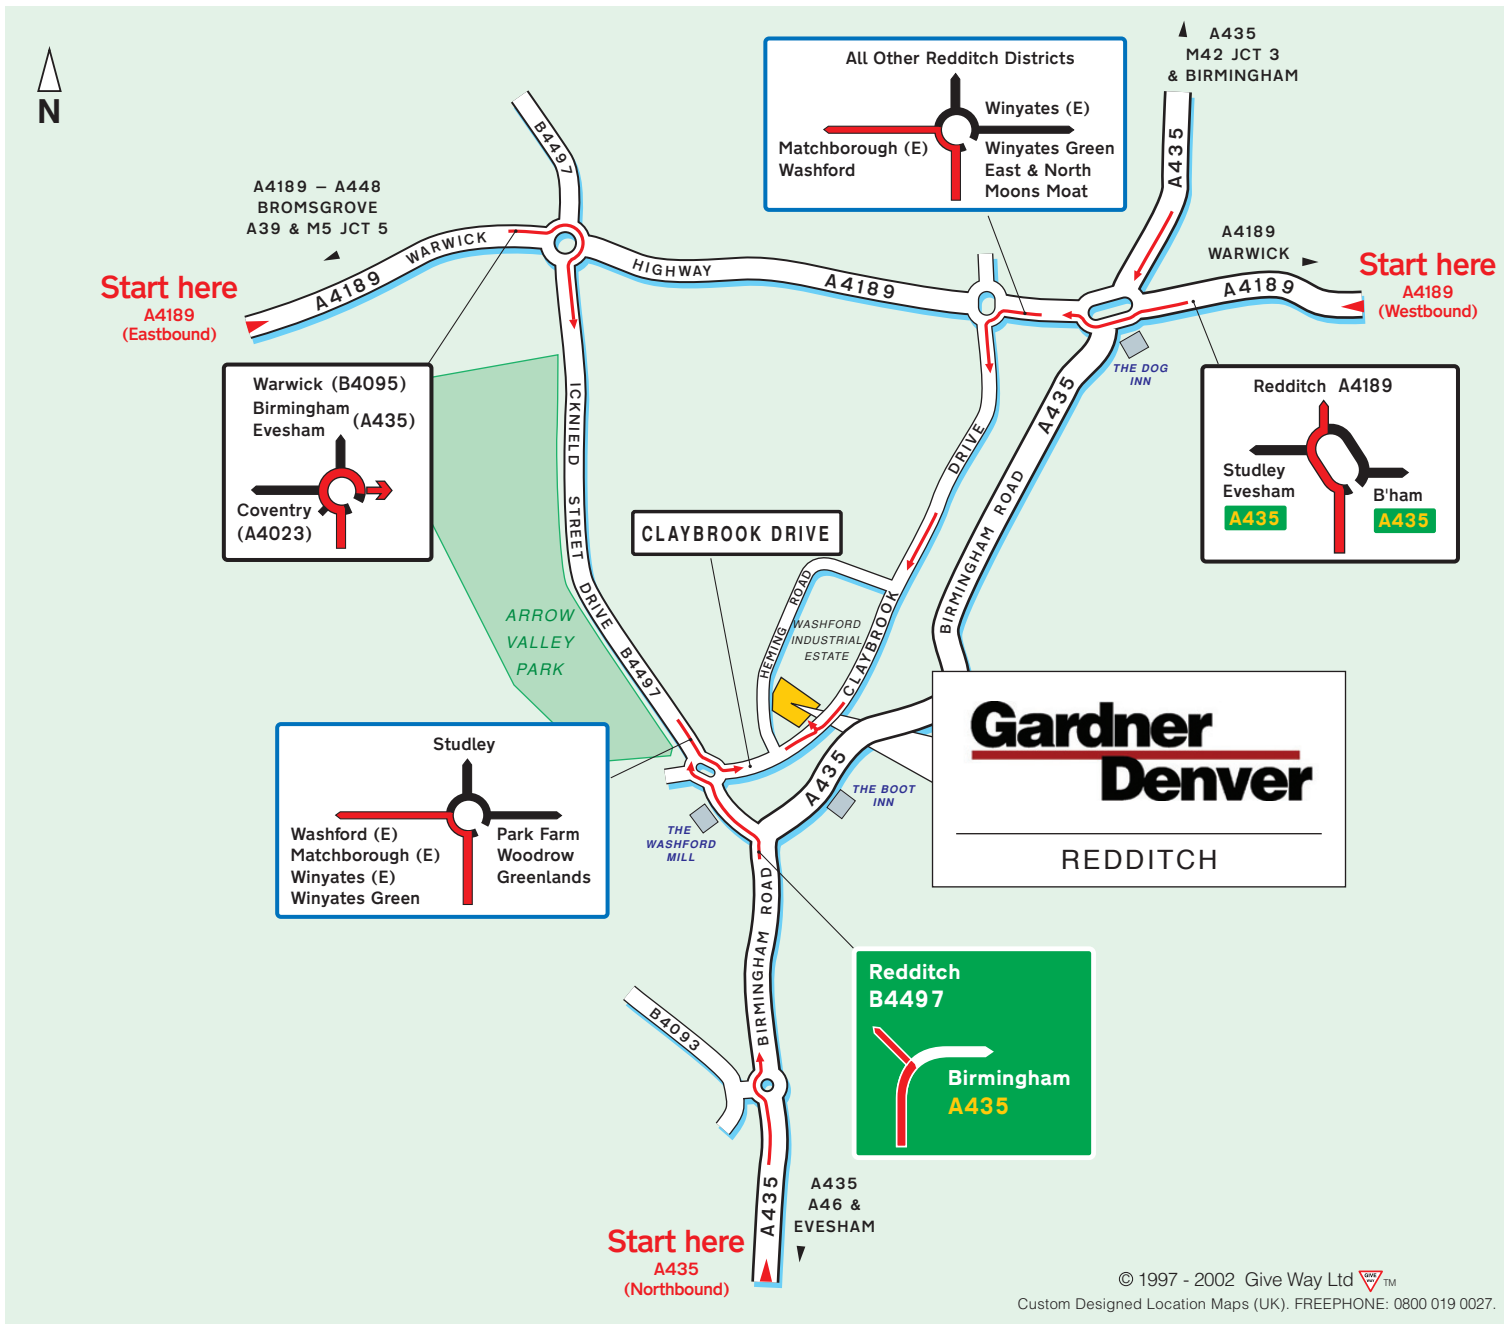

Gardner Denver

Gardner Denver Limited
 Claybrook Drive
 Washford Industrial Estate
 Redditch
 Worcestershire
 B98 0DS

Tel: +44 (0)1527 525522
 Fax: +44 (0)1527 521140
www.compair.com

© 1997 - 2002 Give Way Ltd
 Custom Designed Location Maps (UK). FREEPHONE: 0800 019 0027.

How to find us

By Rail, Redditch Station.
 Approximately 10 - 15 minutes by taxi.
 For information on train operators and times phone National Rail Enquiries on 0845 7484950.

By Air, Birmingham International Airport.
 Approximately 20 - 30 minutes by taxi.