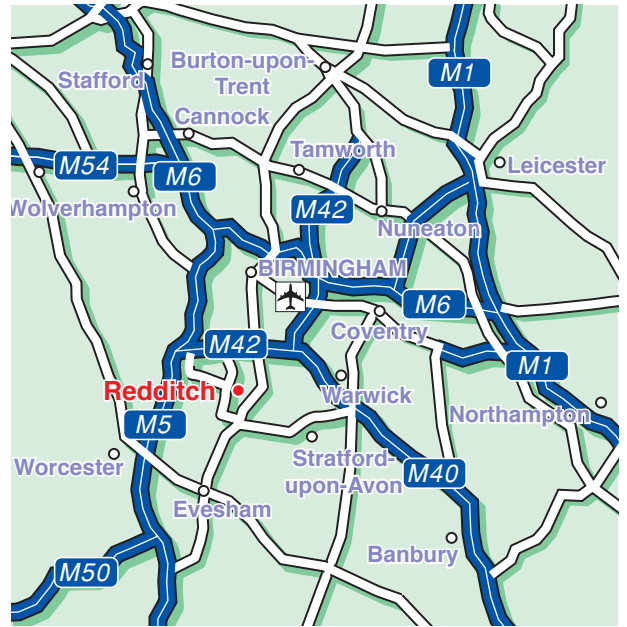

Gardner Denver

Gardner Denver Limited
 Claybrook Drive
 Washford Industrial Estate
 Redditch
 Worcestershire
 B98 0DS

Tel: +44 (0)1527 525522
 Fax: +44 (0)1527 521140
www.compair.com

© 1997 - 2002 Give Way Ltd
 Custom Designed Location Maps (UK). FREEPHONE: 0800 019 0027.

How to find us

By Rail, Redditch Station.
 Approximately 10 - 15 minutes by taxi.
 For information on train operators and times phone National Rail Enquiries on 0845 7484950.

By Air, Birmingham International Airport.
 Approximately 20 - 30 minutes by taxi.